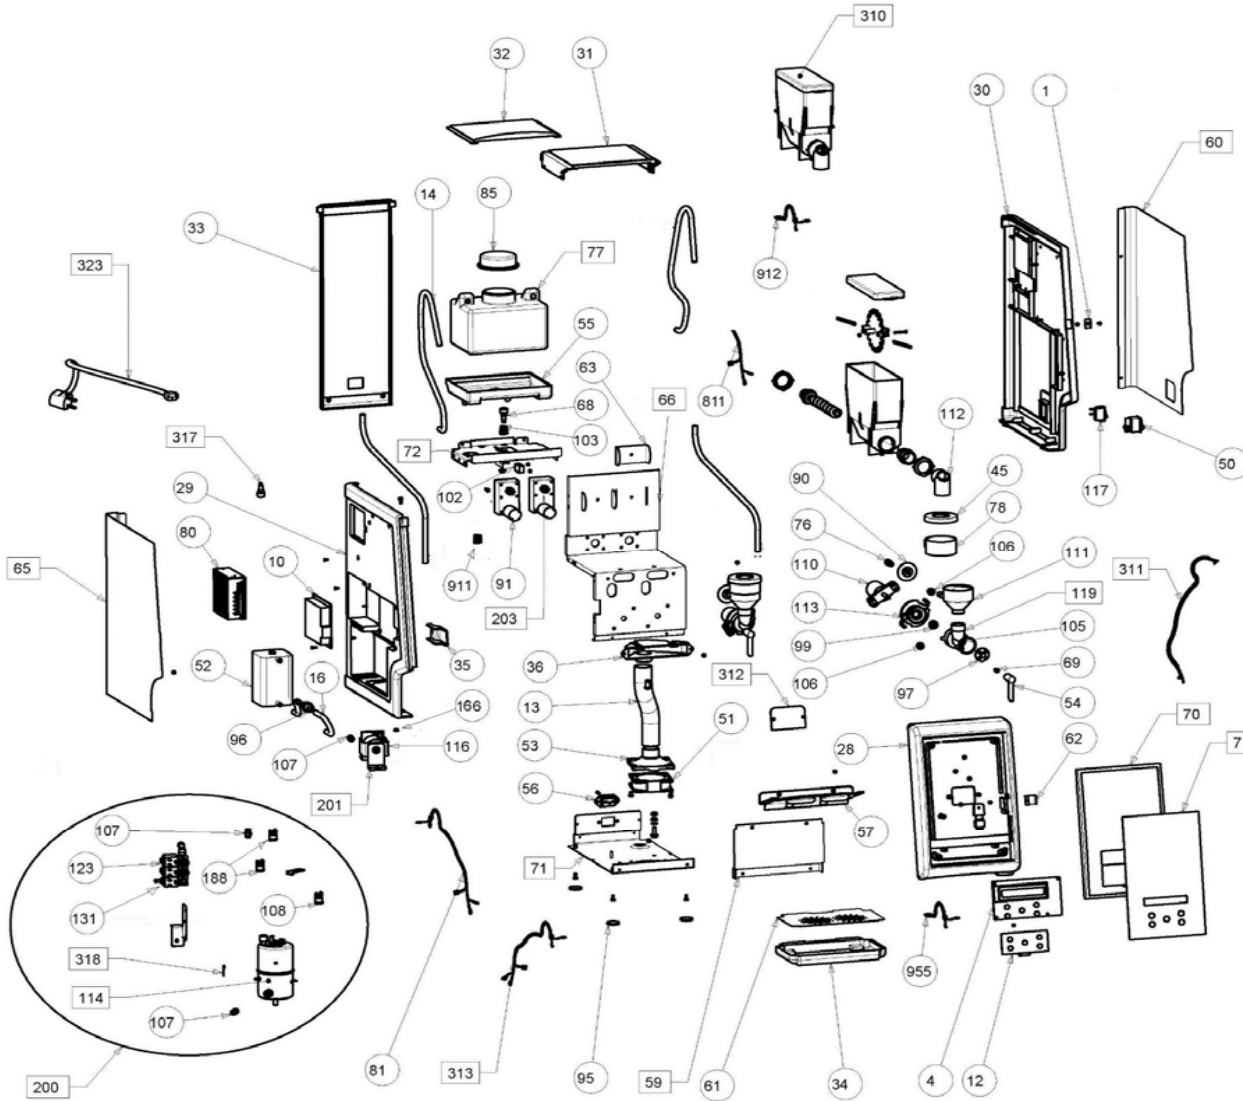

GH2 NEW

01.EHA050.000

01.EHA050.0UK

GH2 - 2 Containers - Soluble Powder / Hot beverage dispenser - 500grams each container + 2,4 Liters Water Tank - Black

GH2 - 2 Containers - Soluble Powder / Hot beverage dispenser - 500grams each container + 2,4 Liters Water Tank - Black-UK